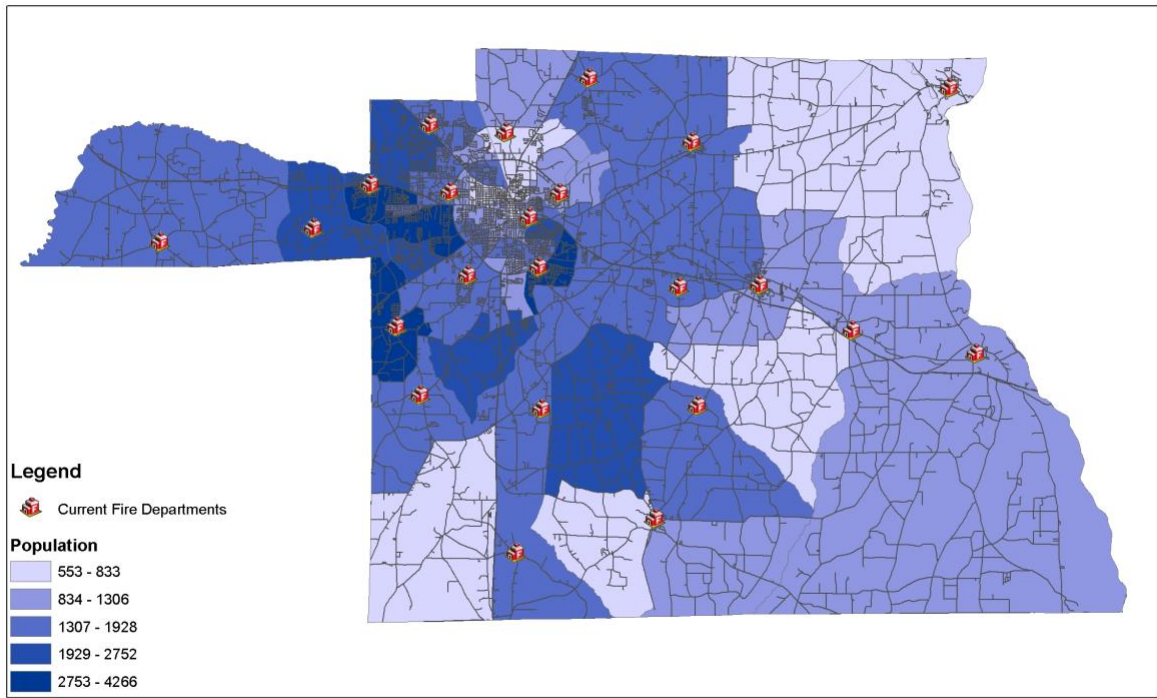

Houston County, Alabama

Houston County, Alabama: Population Dot Density

Houston County, Alabama: Cities and Fire Departments

Houston County, Alabama: Fire Departments and Population

Existing Fire Service Area v. Proposed Fire Service Areas